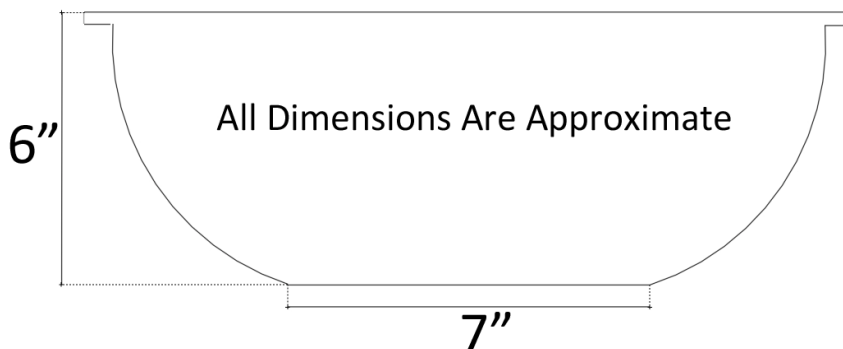

DIMENSIONS WILL VARY. DO NOT use this sheet as a guide for countertop cuts.