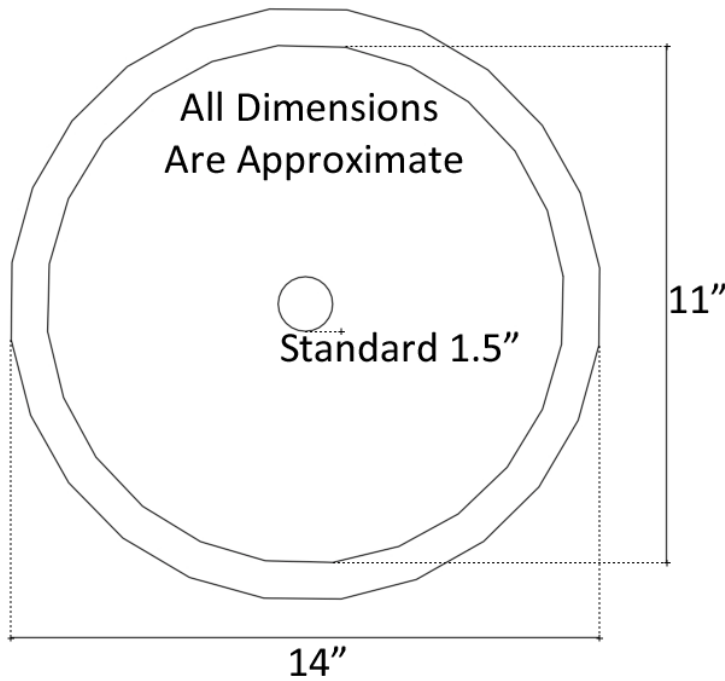

DIMENSIONS WILL VARY. DO NOT use this sheet as a guide for countertop cuts.